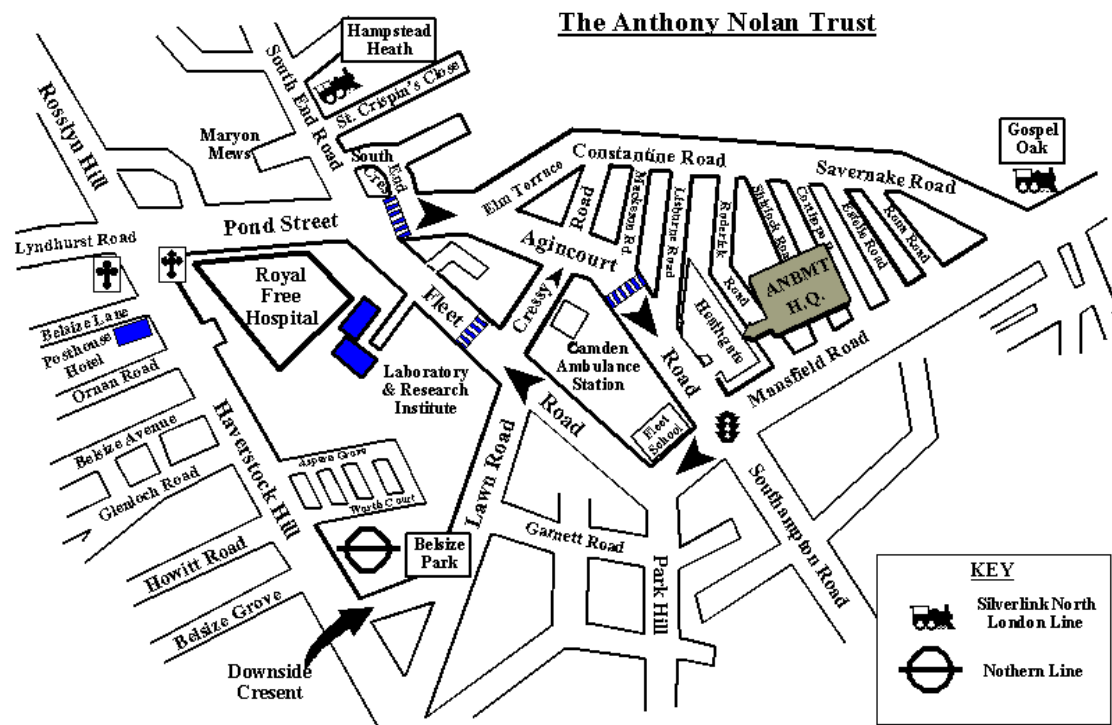

DIRECTIONS TO THE ANTHONY NOLAN TRUST

Unit 2-3 Heathgate Place, 75 -87 Agincourt Road. London NW3 2NU

Tel: 020 7284 1234 Fax: 020 7284 8202

Heathgate, a small complex of red brick units is sited just before the traffic lights at the end of Agincourt Road and is accessed by the main gate leading into a courtyard area.

Parking is severely limited and unfortunately we cannot guarantee a parking space. However if you do park, please ask at our reception for a parking permit as routine clamping is in operation.

UNDERGROUND TRAINS

The nearest Underground station is Belsize Park, which is on the **EDGWARE BRANCH** of the Northern Line. **NOT** Mill Hill or High Barnet.

ARRIVAL AT EUSTON

BUS: 168 to Hampstead Heath

Underground: Northern Line direct to Belsize Park.

ARRIVAL AT KING'S CROSS/ST PANCRAS

BUS: 46 or C11 to Hampstead Heath

Underground: Northern Line direct to Belsize Park.

ARRIVAL AT PADDINGTON

Hammersmith & City Line or Circle Line to King's Cross and change onto the Northern Line to Belsize Park.

ARRIVAL AT VICTORIA

Victoria Line to Warren Street, Euston or King's Cross and change onto the Northern Line to Belsize Park (Euston has the easiest change).

ARRIVAL AT LIVERPOOL STREET

Metropolitan or Circle or Hammersmith & City Lines to King's Cross and change onto the Northern Line to Belsize Park.

ARRIVAL AT WATERLOO OR LONDON BRIDGE

Northern Line direct to Belsize Park.